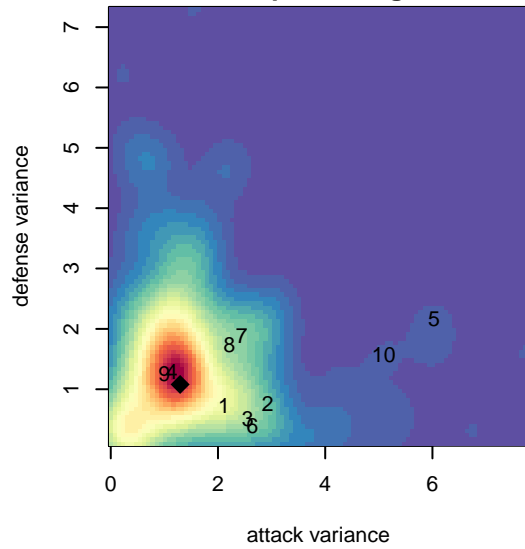

Seattle United Copa G02

Seattle United Premier
 Seattle, WA
 G02 total strength=1619
 attack=16.54 defense=17.68
 fall league = RCL G02 Div 1

alt names used:
 Seattle United G02 Copa A
 SEATTLE UNITED G02 COPA/REIGN ACADEMIA
 Seattle United G02 Copa A

Venues played:
 2017 Starfire Spring Classic GU17-18
 2017 RCL G02 Div 1
 2017 Timbers Winter Showcase 2002 FWRL U
 2017 WYS Championship G02

Seattle United Copa G02
 Dots are actual minus expected GF (blue circles) and GA (red triangles).
 Blue line is smoothed change in attack strength. Red is smoothed change in defense strength.

**attack and defense variance (black dot)
relative to other teams
and top 10 in region**

**attack and defense rating
relative to others at age
and all opponents in last 13 months**

Performance relative to 13 month average