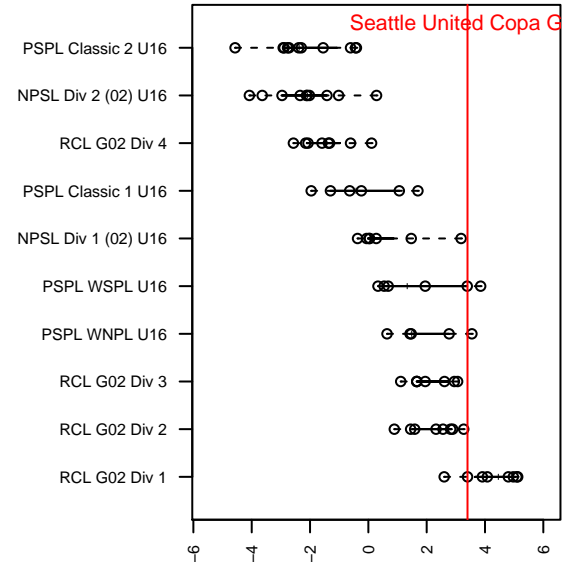

Seattle United Copa G02

Seattle United Premier
 Seattle, WA
 G02 total strength=1619
 attack=16.54 defense=17.68
 fall league = RCL G02 Div 1

alt names used:
 Seattle United G02 Copa A
 SEATTLE UNITED G02 COPA/REIGN ACADEMIA
 Seattle United G02 Copa A

Venues played:
 2017 Starfire Spring Classic GU17-18
 2017 RCL G02 Div 1
 2017 Timbers Winter Showcase 2002 FWRL U
 2017 WYS Championship G02

Seattle United Copa G02
 Dots are actual minus expected GF (blue circles) and GA (red triangles).
 Blue line is smoothed change in attack strength. Red is smoothed change in defense strength.

**attack and defense variance (black dot)
relative to other teams
and top 10 in region**

**attack and defense rating
relative to others at age
and all opponents in last 13 months**

Performance relative to 13 month average