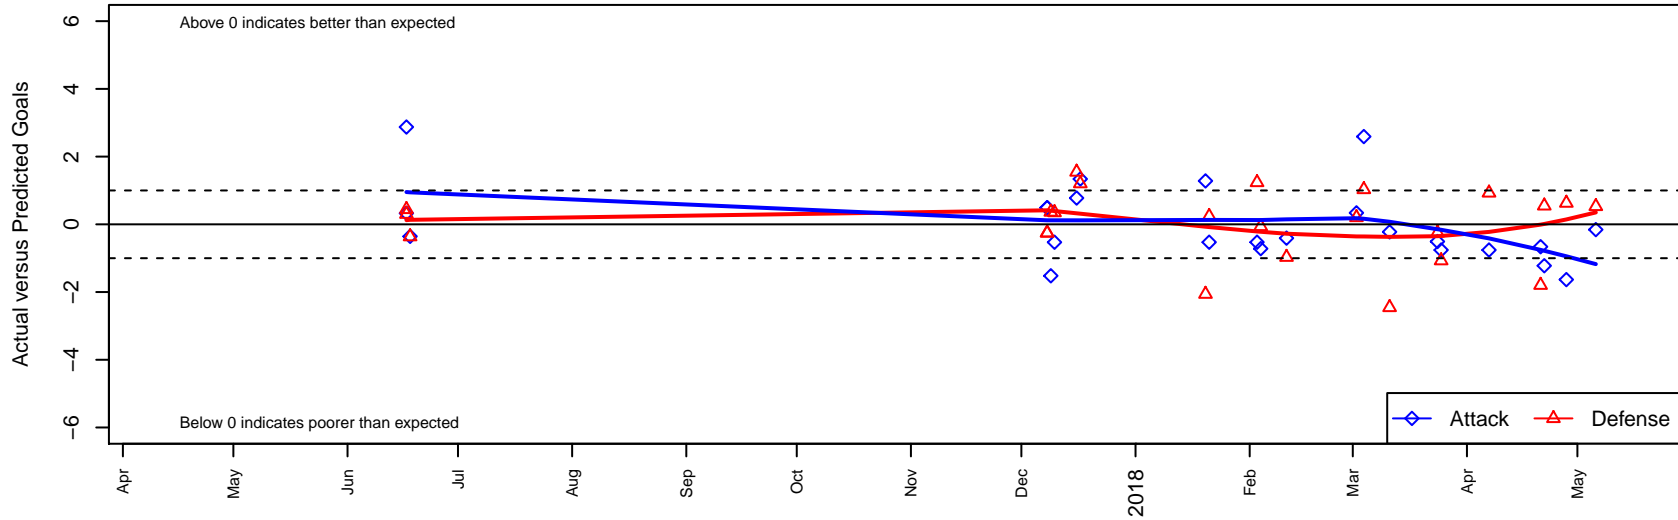

Seattle United Copa G02

Seattle United Premier
 Seattle, WA
 G02 total strength=1619
 attack=16.54 defense=17.68
 fall league = RCL G02 Div 1

alt names used:
 Seattle United G02 Copa A
 SEATTLE UNITED G02 COPA/REIGN ACADEMIA
 Seattle United G02 Copa A

Venues played:
 2017 Starfire Spring Classic GU17-18
 2017 RCL G02 Div 1
 2017 Timbers Winter Showcase 2002 FWRL U
 2017 WYS Championship G02

Seattle United Copa G02
 Dots are actual minus expected GF (blue circles) and GA (red triangles).
 Blue line is smoothed change in attack strength. Red is smoothed change in defense strength.

**attack and defense variance (black dot)
relative to other teams
and top 10 in region**

**attack and defense rating
relative to others at age
and all opponents in last 13 months**

Performance relative to 13 month average