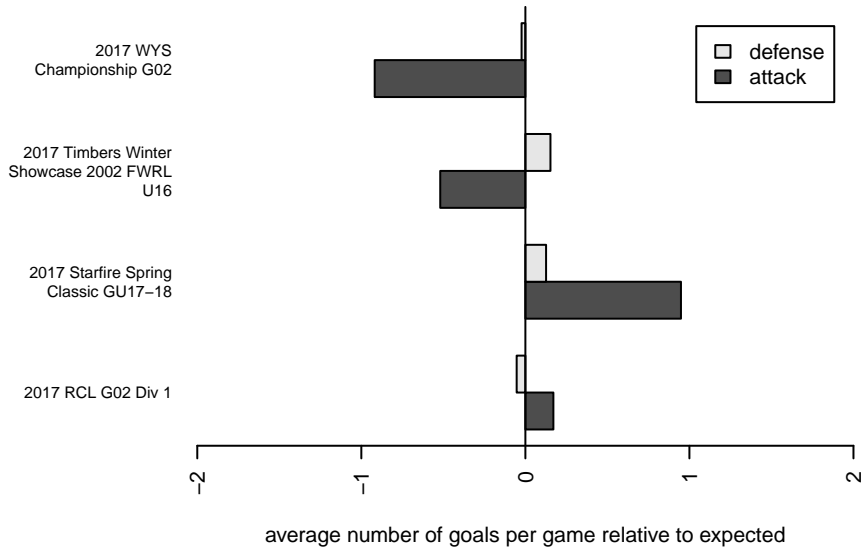

Seattle United Copa G02

Seattle United Premier
 Seattle, WA
 G02 total strength=1619
 attack=16.54 defense=17.68
 fall league = RCL G02 Div 1

alt names used:
 Seattle United G02 Copa A
 SEATTLE UNITED G02 COPA/REIGN ACADEMIA
 Seattle United G02 Copa A

Venues played:
 2017 Starfire Spring Classic GU17-18
 2017 RCL G02 Div 1
 2017 Timbers Winter Showcase 2002 FWRL U
 2017 WYS Championship G02

Seattle United Copa G02
 Dots are actual minus expected GF (blue circles) and GA (red triangles).
 Blue line is smoothed change in attack strength. Red is smoothed change in defense strength.

**attack and defense variance (black dot)
relative to other teams
and top 10 in region**

**attack and defense rating
relative to others at age
and all opponents in last 13 months**

Performance relative to 13 month average