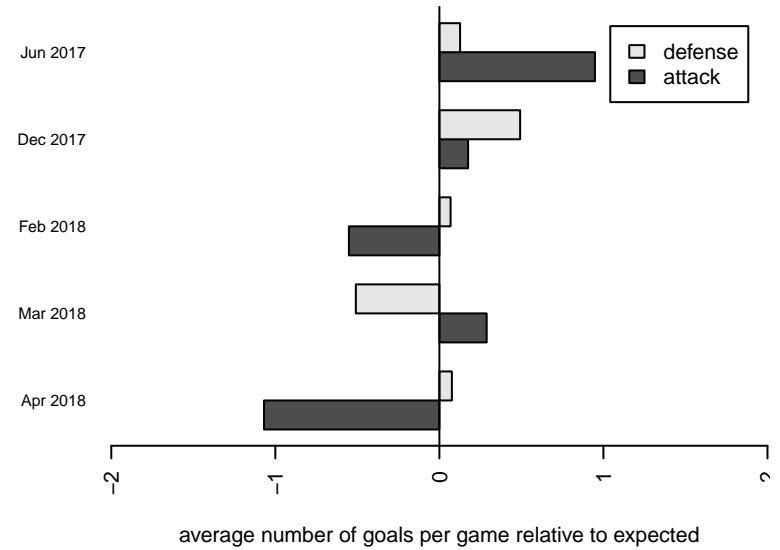

Performance relative to 13 month average